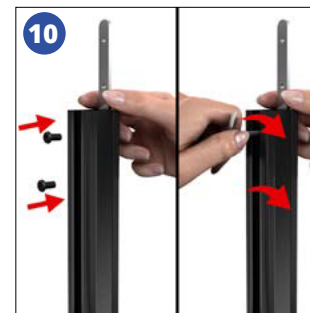

WINDPRO SLIM TALL PAVEMENT SIGN ASSEMBLY INSTRUCTIONS

FEATURES:

- Extra Tall Forecourt & Pavement Sign
- Waterbase Sign With Wheels
- Attracts Attention at Over 1.8 Metres Tall
- Black Powder Coated Aluminium Frame
- Black HDPE Waterbase for Water or Sand
- Suitable For Sheltered Outdoor and Indoor Use
- Double Sided Poster Display
- Coiled Springs - Sign Swings in the Wind
- Interchangeable Display Sign