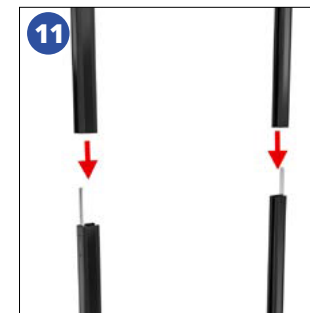

WINDPRO SLIM TALL PAVEMENT SIGN ASSEMBLY INSTRUCTIONS

FEATURES:

- Extra Tall Forecourt & Pavement Sign
- Waterbase Sign With Wheels
- Attracts Attention at Over 1.8 Metres Tall
- Black Powder Coated Aluminium Frame
- Black HDPE Waterbase for Water or Sand
- Suitable For Sheltered Outdoor and Indoor Use
- Double Sided Poster Display
- Coiled Springs - Sign Swings in the Wind
- Interchangeable Display Sign