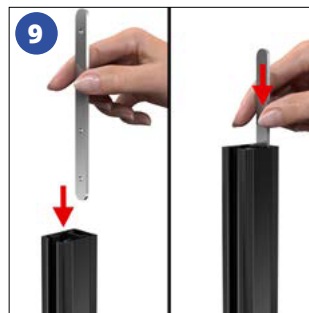

WINDPRO SLIM TALL PAVEMENT SIGN ASSEMBLY INSTRUCTIONS

FEATURES:

- Extra Tall Forecourt & Pavement Sign
- Waterbase Sign With Wheels
- Attracts Attention at Over 1.8 Metres Tall
- Black Powder Coated Aluminium Frame
- Black HDPE Waterbase for Water or Sand
- Suitable For Sheltered Outdoor and Indoor Use
- Double Sided Poster Display
- Coiled Springs - Sign Swings in the Wind
- Interchangeable Display Sign