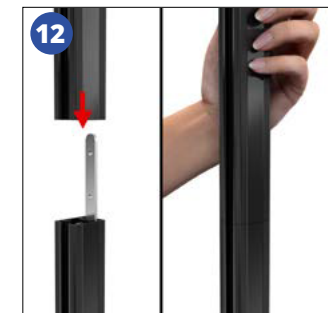

WINDPRO SLIM TALL PAVEMENT SIGN ASSEMBLY INSTRUCTIONS

FEATURES:

- Extra Tall Forecourt & Pavement Sign
- Waterbase Sign With Wheels
- Attracts Attention at Over 1.8 Metres Tall
- Black Powder Coated Aluminium Frame
- Black HDPE Waterbase for Water or Sand
- Suitable For Sheltered Outdoor and Indoor Use
- Double Sided Poster Display
- Coiled Springs - Sign Swings in the Wind
- Interchangeable Display Sign