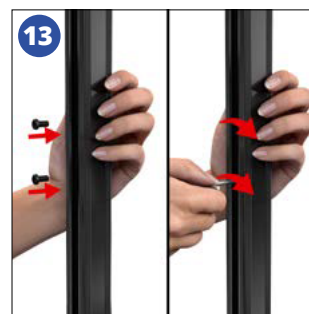

WINDPRO SLIM TALL PAVEMENT SIGN ASSEMBLY INSTRUCTIONS

FEATURES:

- Extra Tall Forecourt & Pavement Sign
- Waterbase Sign With Wheels
- Attracts Attention at Over 1.8 Metres Tall
- Black Powder Coated Aluminium Frame
- Black HDPE Waterbase for Water or Sand
- Suitable For Sheltered Outdoor and Indoor Use
- Double Sided Poster Display
- Coiled Springs - Sign Swings in the Wind
- Interchangeable Display Sign