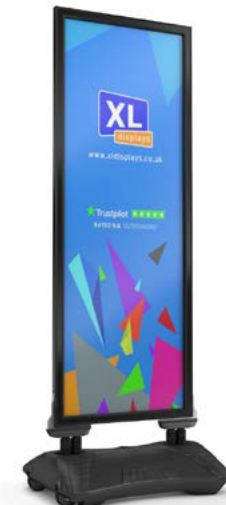

WINDPRO SLIM TALL PAVEMENT SIGN ASSEMBLY INSTRUCTIONS

FEATURES:

- Extra Tall Forecourt & Pavement Sign
- Waterbase Sign With Wheels
- Attracts Attention at Over 1.8 Metres Tall
- Black Powder Coated Aluminium Frame
- Black HDPE Waterbase for Water or Sand
- Suitable For Sheltered Outdoor and Indoor Use
- Double Sided Poster Display
- Coiled Springs - Sign Swings in the Wind
- Interchangeable Display Sign