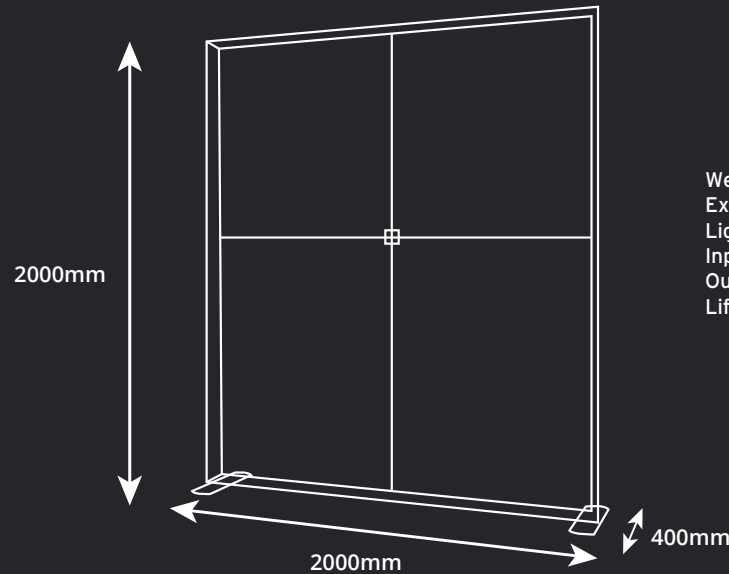

FABRILUX® Freestanding LED Lightbox Exhibition Stand 2000 X 2000mm

KIT LIST:

- Horizontal Frame Section: x4
- Vertical Frame Section: x4
- Horizontal Support Pole: x2
- Vertical Support Pole: x2
- Square Support Pole Connector: x1
- Corner Section: x2
- Frame Connectors (for vertical section): x2
- Frame Connectors (for horizontal section): x2
- Stabilising Feet: x2
- Square support foot: x1
- Premium Trolley Bag With Foam Inserts: x1
- Power Cable & Transformer: x2
- Male/Male Lighting Cable: x2

Premium SEG Printed Fabric Graphics

Includes Premium Padded Case With Wheels

DIMENSIONS:

Weight: 25kg
 Extrusion: 120mm
 Lights: Lumen 260 per Bulb / 6500K Kelvin / Daylight Colour Temperature
 Input Power: 100- 240V 50/60Hz
 Output Power: 24V 6.35A
 Life Expectancy: 50,000 Hours