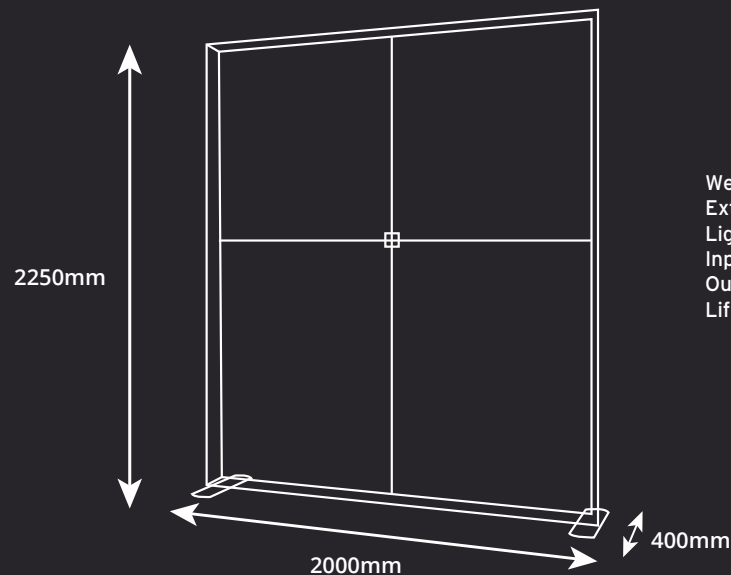

FABRILUX® Freestanding LED Lightbox Exhibition Stand 2000 X 2250mm

KIT LIST:

- Horizontal Frame Section: x4
- Vertical Frame Section: x4
- Horizontal Support Pole: x2
- Vertical Support Pole: x2
- Square Support Pole Connector: x1
- Corner Section: x2
- Frame Connectors (for vertical section): x2
- Frame Connectors (for horizontal section): x2
- Stabilising Feet: x2
- Square support foot: x1
- Premium Trolley Bag With Foam Inserts: x1
- Power Cable & Transformer: x2
- Male/Male Lighting Cable: x2

Premium SEG
Printed Fabric
Graphics

Includes Premium
Padded Case With
Wheels

DIMENSIONS:

Weight: 24kg
Extrusion: 120mm
Lights: Lumen 260 per Bulb / 6500K Kelvin / Daylight Colour Temperature
Input Power: 100- 240V 50/60Hz
Output Power: 24V 6.35A
Life Expectancy: 50,000 Hours