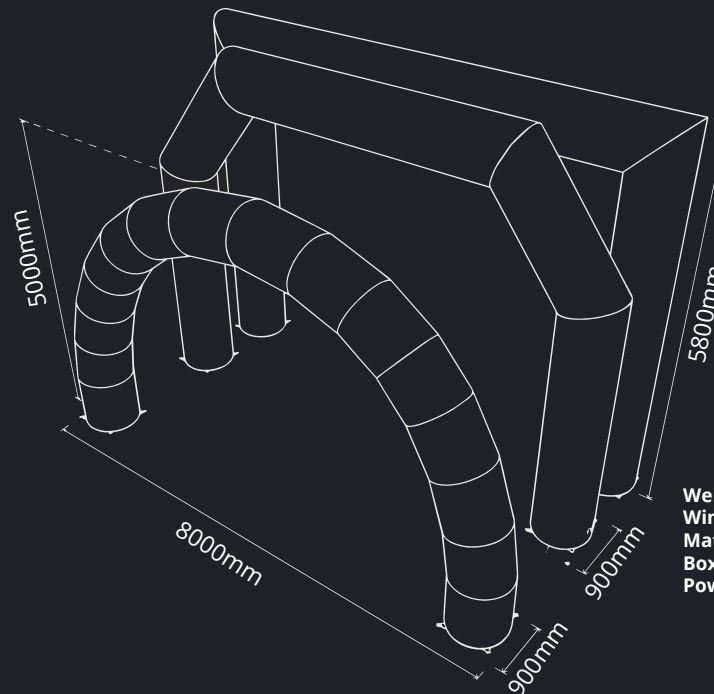

8M INFLATABLE ARCHES

Technical Specifications

FEATURES:

- Custom Inflatable Arch 8m Wide
- Constant Airflow or Sealed Arch Options
- Round, Rectangle or Angled Blow Up Arch
- 210d Oxford Polyester Material
- Weather-Resistant & Durable Inflatable Arch
- Includes Ground Pegs & Anchoring Lines
- Custom Printed With Your Designs
- Supplied With Carry Bag
- Weight: 16kg Approx.

Includes Ground Pegs & Anchoring Lines

Carry Bag Included

DIMENSIONS:

Weight: 16kg
Wind Speed: 25-31 mph / 39-49 km/h - Beaufort Scale 6
Material: 210d Oxford Polyester (Constant) / 300d Oxford Polyester (Sealed)
Box Dimensions: 500mm x 350mm x 300mm
Power Consumption: 200w/220v (Constant) / 600w/220v (Sealed)