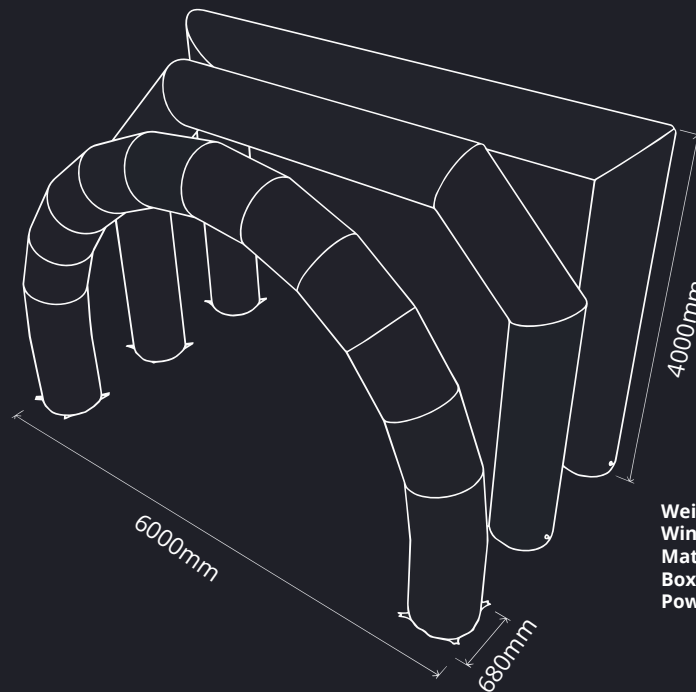

6M INFLATABLE ARCHES

Technical Specifications

FEATURES:

- 6m Inflatable Running Arch
- Constant Airflow or Sealed Arch Options
- Ideal Inflatable Finish Line/ Race Arch
- Round, Rectangle or Angled Exhibition Arch
- Weather-Resistant & Durable Inflatable Archway
- 210d Oxford Polyester Material
- Includes Ground Pegs & Anchoring Lines
- Custom Printed With Your Designs
- Supplied With Carry Bag
- Weight: 13kg Approx.

Includes Ground Pegs & Anchoring Lines

Carry Bag Included

DIMENSIONS:

Weight: 13kg
Wind Speed: 25-31 mph / 39-49 km/h - Beaufort Scale 6
Material: 210d Oxford Polyester (Constant) / 300d Oxford Polyester (Sealed)
Box Dimensions: 500mm x 330mm x 300mm
Power Consumption: 200w/220v (Constant) / 600w/220v (Sealed)