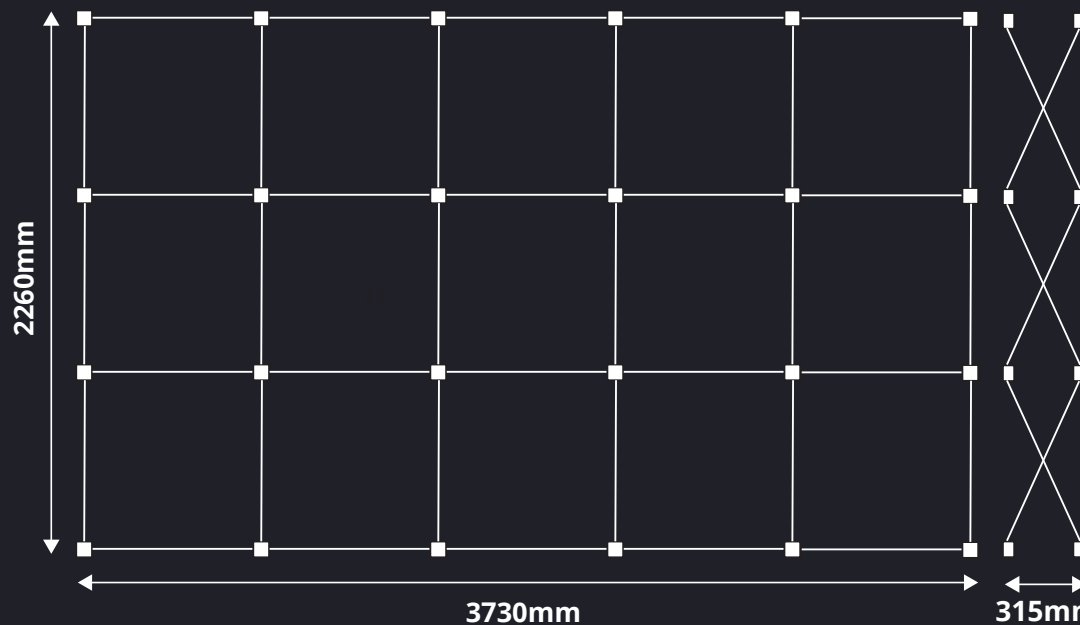

3X5 POP UP FABRIC DISPLAY

Technical Specifications

FEATURES:

- Printed & Manufactured In-House
- 1 Year Warranty on Hardware
- Machine Washable at 30 Degrees
- High Definition, Full Colour Artwork
- Includes Carry Bag
- Fire Rated Fabric
- Push-Fit Tool-Free Assembly

Push-Fit Tool-Free Assembly

Carry Bag Included

DIMENSIONS:

2260mm (h) x 3730mm (w) x 315mm (d) approx
Weight: 15.28kg approx
Box Dimensions:
900mm x 400mm x 310mm

01733 511030
sales@xldisplays.co.uk