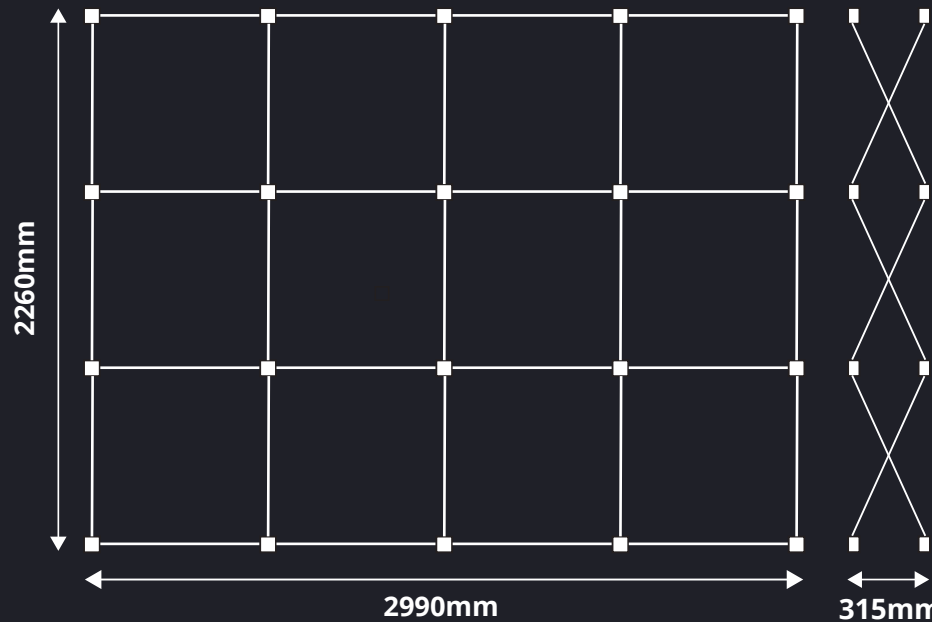

3X4 POP UP FABRIC DISPLAY

Technical Specifications

FEATURES:

- Printed & Manufactured In-House
- 1 Year Warranty on Hardware
- Machine Washable at 30 Degrees
- High Definition, Full Colour Artwork
- Includes Carry Bag
- Fire Rated Fabric
- Push-Fit Tool-Free Assembly

Push-Fit Tool-Free Assembly

Carry Bag Included

DIMENSIONS:

2260mm (h) x 2990mm (w) x 315mm (d) approx
Weight: 13.22kg approx
Box Dimensions: 900mm x 310mm x 310mm

01733 511030
sales@xldisplays.co.uk