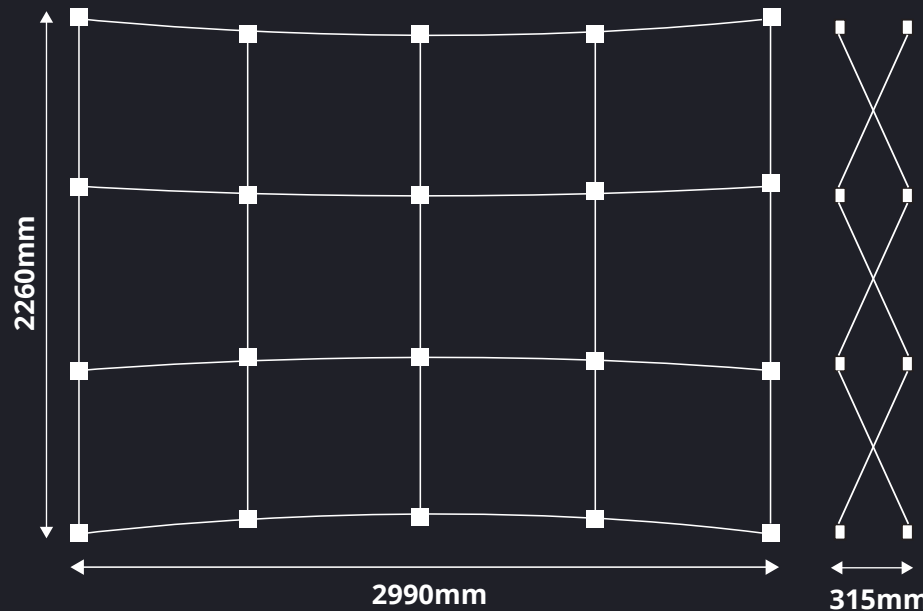

3X4 CURVED POP UP FABRIC DISPLAY

Technical Specifications

FEATURES:

- Printed & Manufactured In-House
- 1 Year Warranty on Hardware
- Machine Washable at 30 Degrees
- High Definition, Full Colour Artwork
- Includes Carry Bag
- Fire Rated Fabric
- Push-Fit Tool-Free Assembly

Push-Fit Tool-Free Assembly

Carry Bag Included

DIMENSIONS:

2260mm (h) x 2990mm (w) x 315mm (d) approx
Weight: 13.22kg approx
Box Dimensions:
900mm x 350mm x 310mm

01733 511030
sales@xldisplays.co.uk