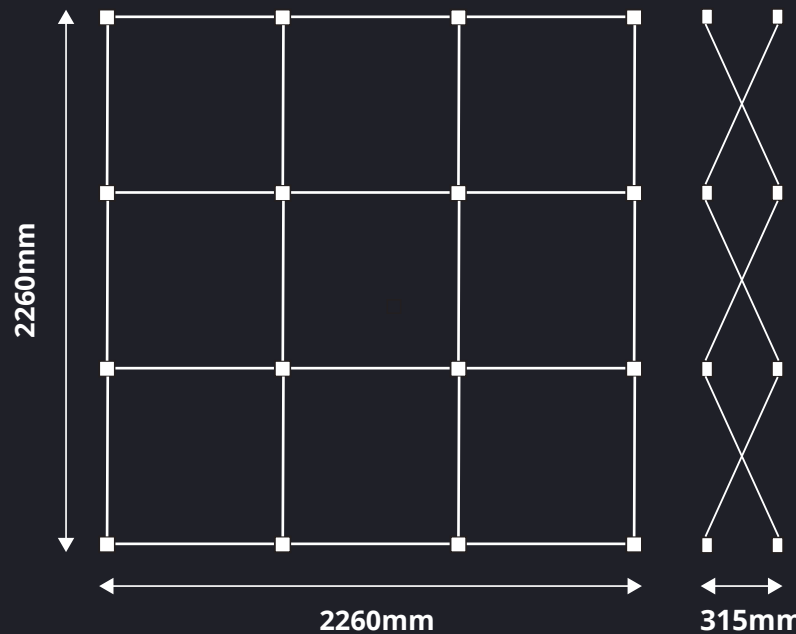

### DIMENSIONS:

2260mm (h) x 2260mm (w) x 315mm (d) approx  
Weight: 11.12kg approx  
Box Dimensions: 900mm x 310mm x 310mm

01733 511030  
sales@xldisplays.co.uk