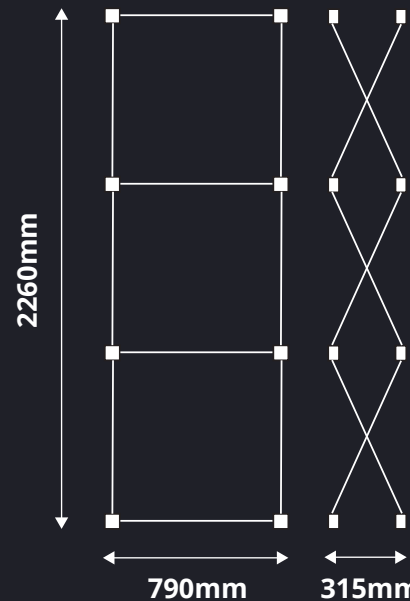

3X1 POP UP FABRIC DISPLAY

Technical Specifications

FEATURES:

- Printed & Manufactured In-House
- 1 Year Warranty on Hardware
- Machine Washable at 30 Degrees
- High Definition, Full Colour Artwork
- Includes Carry Bag
- Fire Rated Fabric
- Push-Fit Tool-Free Assembly

Push-Fit Tool-Free Assembly

Carry Bag Included

DIMENSIONS:

2260mm (h) x 790mm (w) x 315mm (d) approx
Weight: 7.07kg approx
Box Dimensions: 900mm x 300mm x 260mm

01733 511030
sales@xldisplays.co.uk