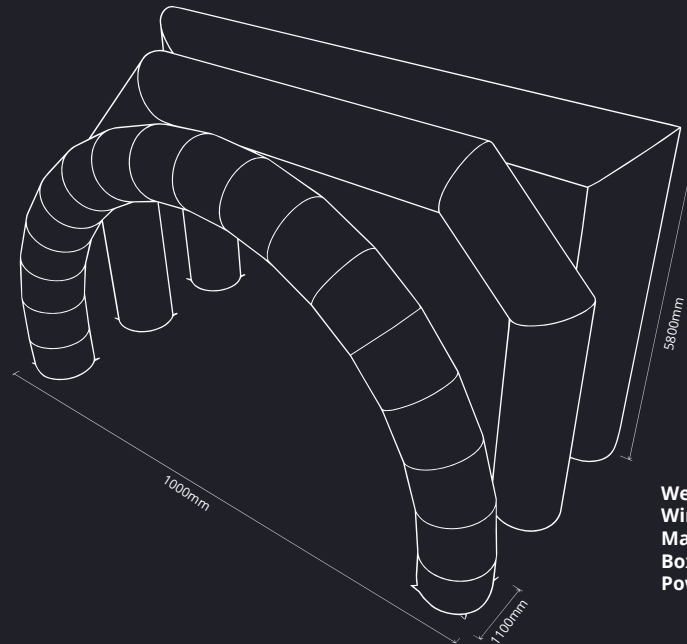

10M INFLATABLE ARCHES

Technical Specifications

FEATURES:

- Inflatable Balloon Arch 10m
- Constant Airflow or Sealed Arch Options
- Round, Rectangle or Angled Blow Up Arch
- 210d Oxford Polyester Material
- Includes Ground Pegs & Anchoring Lines
- Weather-Resistant & Durable Inflatable Arch
- Custom Printed With Your Designs
- Supplied With Carry Bag
- Weight: 20kg Approx.

Includes Ground Pegs & Anchoring Lines

Carry Bag Included

DIMENSIONS:

Weight: 20kg
Wind Speed: 25-31 mph / 39-49 km/h - Beaufort Scale 6
Material: 210d Oxford Polyester (Constant) / 300d Oxford Polyester (Sealed)
Box Dimensions: 500mm x 420mm x 400mm
Power Consumption: 200w/220v (Constant) / 600w/220v (Sealed)